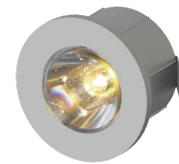

Flush-fitted in thermoplastic for accent, decoration and courtesy lighting. Choice of secondary optics, can be installed indoors, press-fit.

Power LED CRI>80

Power: 1W@350mA - 2W@500mA

Lumen: 135Lm@350mA - 216Lm@500mA

350mA - 500mA constant current power supply

Series connection, 50 cm cable

Constant current power supplies page 232-233

Accessories for quick connection page 244

Dimming Accessories page 249

MADE IN ITALY

BASIC CODES

L95.

FINISHES

- 1 White
- 2 Matt black
- 3 Brushed gold
- 6 Chrome
- 7 Brushed aluminium
- 8 Transparent
- 9 Polished gold

LIGHT BAND

- 15 15°
- 25 25°
- 40 40°
- 60 60°
- 80 80°

LED COLOUR

- BN 4000K
- BC 3000K
- CC 2700K
- BL Blue
- VE Green
- RO Red
- AM Amber

POWER

- 3 1x1W - 350mA - 135 lm**
- 5 1x2W - 500mA - 216 lm**

Code example:

EOS + Brushed Aluminium + 15° light beam + 3000K + 1W = Code: L95.715BC3