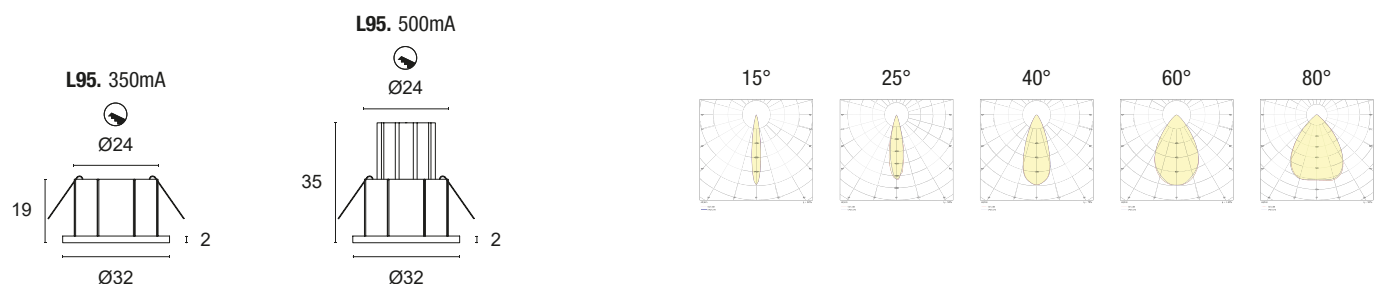

BASIC CODES

L95.

FINISHES

- ☐ 1 White
- ☐ 2 Matt black
- ☐ 3 Brushed gold
- ☐ 6 Chrome
- ☐ 7 Brushed aluminium
- ☐ 8 Transparent
- ☐ 9 Polished gold

LIGHT BAND

- ☐ 15 15°
- ☐ 25 25°
- ☐ 40 40°
- ☐ 60 60°
- ☐ 80 80°

LED COLOUR

- ☐ BN 4000K
- ☐ BC 3000K
- ☐ CC 2700K
- ☐ BL Blue
- ☐ VE Green
- ☐ RO Red
- ☐ AM Amber

POWER

- **3 1x1W - 350mA - 135 lm**
- **5 1x2W - 500mA - 216 lm**

Code example:

EOS + Brushed Aluminium + 15° light beam + 3000K + 1W = Code: L95.715BC3